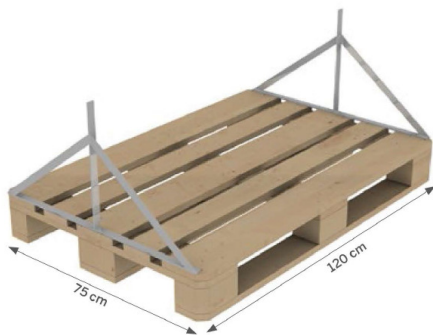

## Packing Details: 60x120cm

### Vertical Pallet 30 Box/Pallet

PINE EURO PALLET + IRON T

HARD CORRUGATED STRIP IS USED TO PROTECT PALLET CORNER ONLY EDGES OF PALLETS. SAFETY STRIP ON SIDES AND WRAPPED WITH BLUE STRONG PLASTIC CAP (9 MM).